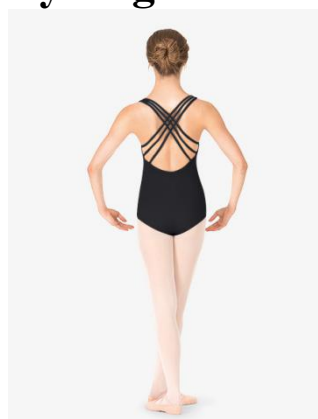

# Arena's Dance Company Logo Dancewear

Adult Lace Short Sleeve

Adult Crisscross

Triple Strap

Back Cutout (Front)

Girls Mesh V Back

Girls Crisscross

Ombre Dance Shorts  
(Teal-Watermelon-Grey)

Back Cutout (Back)

ADC LOGO LEOTARDS	CHILD SIZES	CHILD PRICE	ADULT SIZE	ADULT PRICE
Adult Lace Short Sleeve			P, S, M, L, XL	\$46.50
Girls Mesh V Back	S, I, M, L	\$36.50		
Adult Crisscross			XS, S, M, L, XL	\$47.50
Girls Crisscross	S, I, M, L	\$35.50		
Adult Triple Strap			P, S, M, L, XL	\$32.50
Girls Triple Strap	S, I, M, L, XL	\$30.00		
Adult Back Cutout			XS, S, M, L, XL	\$37.00
Girls Back Cutout	I, M, L, XL	\$35.00		
Black Fitted Dance Shorts	S M L	\$20.00	S M L XL	\$20.00
Ombre Dance Shorts <b>Circle One:</b> Teal Watermelon Grey	S, I, M, L	\$28.00	S, M, L, XL	\$29.00