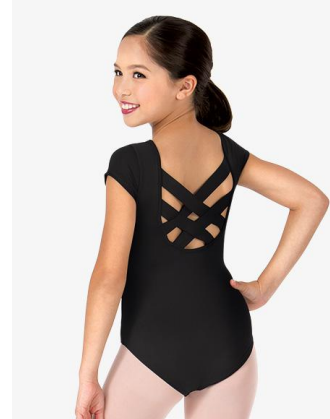

# Arena's Dance Company Logo Dancewear

Adult Lace Short Sleeve

Adult Crisscross

Triple Strap

Back Cutout (Front)

Girls Mesh V Back

Girls Crisscross

Ombre Dance Shorts  
(Teal-Watermelon-Grey)

Back Cutout (Back)

ADC LOGO LEOTARDS	CHILD SIZES	CHILD PRICE	ADULT SIZE	ADULT PRICE
Adult Lace Short Sleeve			P, S, M, L, XL	\$46.50
Girls Mesh V Back	S, I, M, L	\$36.50		
Adult Crisscross			XS, S, M, L, XL	\$47.50
Girls Crisscross	S, I, M, L	\$35.50		
Adult Triple Strap			P, S, M, L, XL	\$32.50
Girls Triple Strap	S, I, M, L, XL	\$30.00		
Adult Back Cutout			XS, S, M, L, XL	\$37.00
Girls Back Cutout	I, M, L, XL	\$35.00		
Black Fitted Dance Shorts	S M L	\$20.00	S M L XL	\$20.00
Ombre Dance Shorts <b>Circle One:</b> Teal Watermelon Grey	S, I, M, L	\$28.00	S, M, L, XL	\$29.00