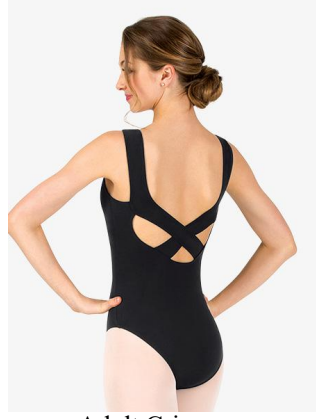

# Arena's Dance Company Logo Dancewear

Adult Lace Short Sleeve

Adult Crisscross

Triple Strap

Back Cutout (Front)

Girls Mesh V Back

Girls Crisscross

Ombre Dance Shorts  
(Teal-Watermelon-Grey)

Back Cutout (Back)

ADC LOGO LEOTARDS	CHILD SIZES	CHILD PRICE	ADULT SIZE	ADULT PRICE
Adult Lace Short Sleeve			P, S, M, L, XL	\$46.50
Girls Mesh V Back	S, I, M, L	\$36.50		
Adult Crisscross			XS, S, M, L, XL	\$47.50
Girls Crisscross	S, I, M, L	\$35.50		
Adult Triple Strap			P, S, M, L, XL	\$32.50
Girls Triple Strap	S, I, M, L, XL	\$30.00		
Adult Back Cutout			XS, S, M, L, XL	\$37.00
Girls Back Cutout	I, M, L, XL	\$35.00		
Black Fitted Dance Shorts	S M L	\$20.00	S M L XL	\$20.00
Ombre Dance Shorts <b>Circle One:</b> Teal Watermelon Grey	S, I, M, L	\$28.00	S, M, L, XL	\$29.00