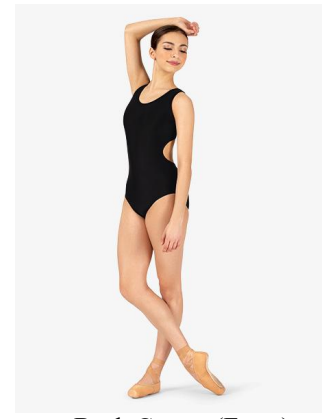

# Arena's Dance Company Logo Dancewear

Adult Lace Short Sleeve

Adult Crisscross

Triple Strap

Back Cutout (Front)

Girls Mesh V Back

Girls Crisscross

Ombre Dance Shorts  
(Teal-Watermelon-Grey)

Back Cutout (Back)

ADC LOGO LEOTARDS	CHILD SIZES	CHILD PRICE	ADULT SIZE	ADULT PRICE
Adult Lace Short Sleeve			P, S, M, L, XL	\$46.50
Girls Mesh V Back	S, I, M, L	\$36.50		
Adult Crisscross			XS, S, M, L, XL	\$47.50
Girls Crisscross	S, I, M, L	\$35.50		
Adult Triple Strap			P, S, M, L, XL	\$32.50
Girls Triple Strap	S, I, M, L, XL	\$30.00		
Adult Back Cutout			XS, S, M, L, XL	\$37.00
Girls Back Cutout	I, M, L, XL	\$35.00		
Black Fitted Dance Shorts	S M L	\$20.00	S M L XL	\$20.00
Ombre Dance Shorts <b>Circle One:</b> Teal Watermelon Grey	S, I, M, L	\$28.00	S, M, L, XL	\$29.00