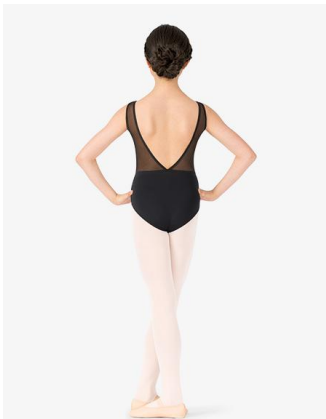

# Arena's Dance Company Logo Dancewear

Adult Lace Short Sleeve

Adult Crisscross

Triple Strap

Back Cutout (Front)

Girls Mesh V Back

Girls Crisscross

Ombre Dance Shorts  
(Teal-Watermelon-Grey)

Back Cutout (Back)

ADC LOGO LEOTARDS	CHILD SIZES	CHILD PRICE	ADULT SIZE	ADULT PRICE
Adult Lace Short Sleeve			P, S, M, L, XL	\$46.50
Girls Mesh V Back	S, I, M, L	\$36.50		
Adult Crisscross			XS, S, M, L, XL	\$47.50
Girls Crisscross	S, I, M, L	\$35.50		
Adult Triple Strap			P, S, M, L, XL	\$32.50
Girls Triple Strap	S, I, M, L, XL	\$30.00		
Adult Back Cutout			XS, S, M, L, XL	\$37.00
Girls Back Cutout	I, M, L, XL	\$35.00		
Black Fitted Dance Shorts	S M L	\$20.00	S M L XL	\$20.00
Ombre Dance Shorts <b>Circle One:</b> Teal Watermelon Grey	S, I, M, L	\$28.00	S, M, L, XL	\$29.00